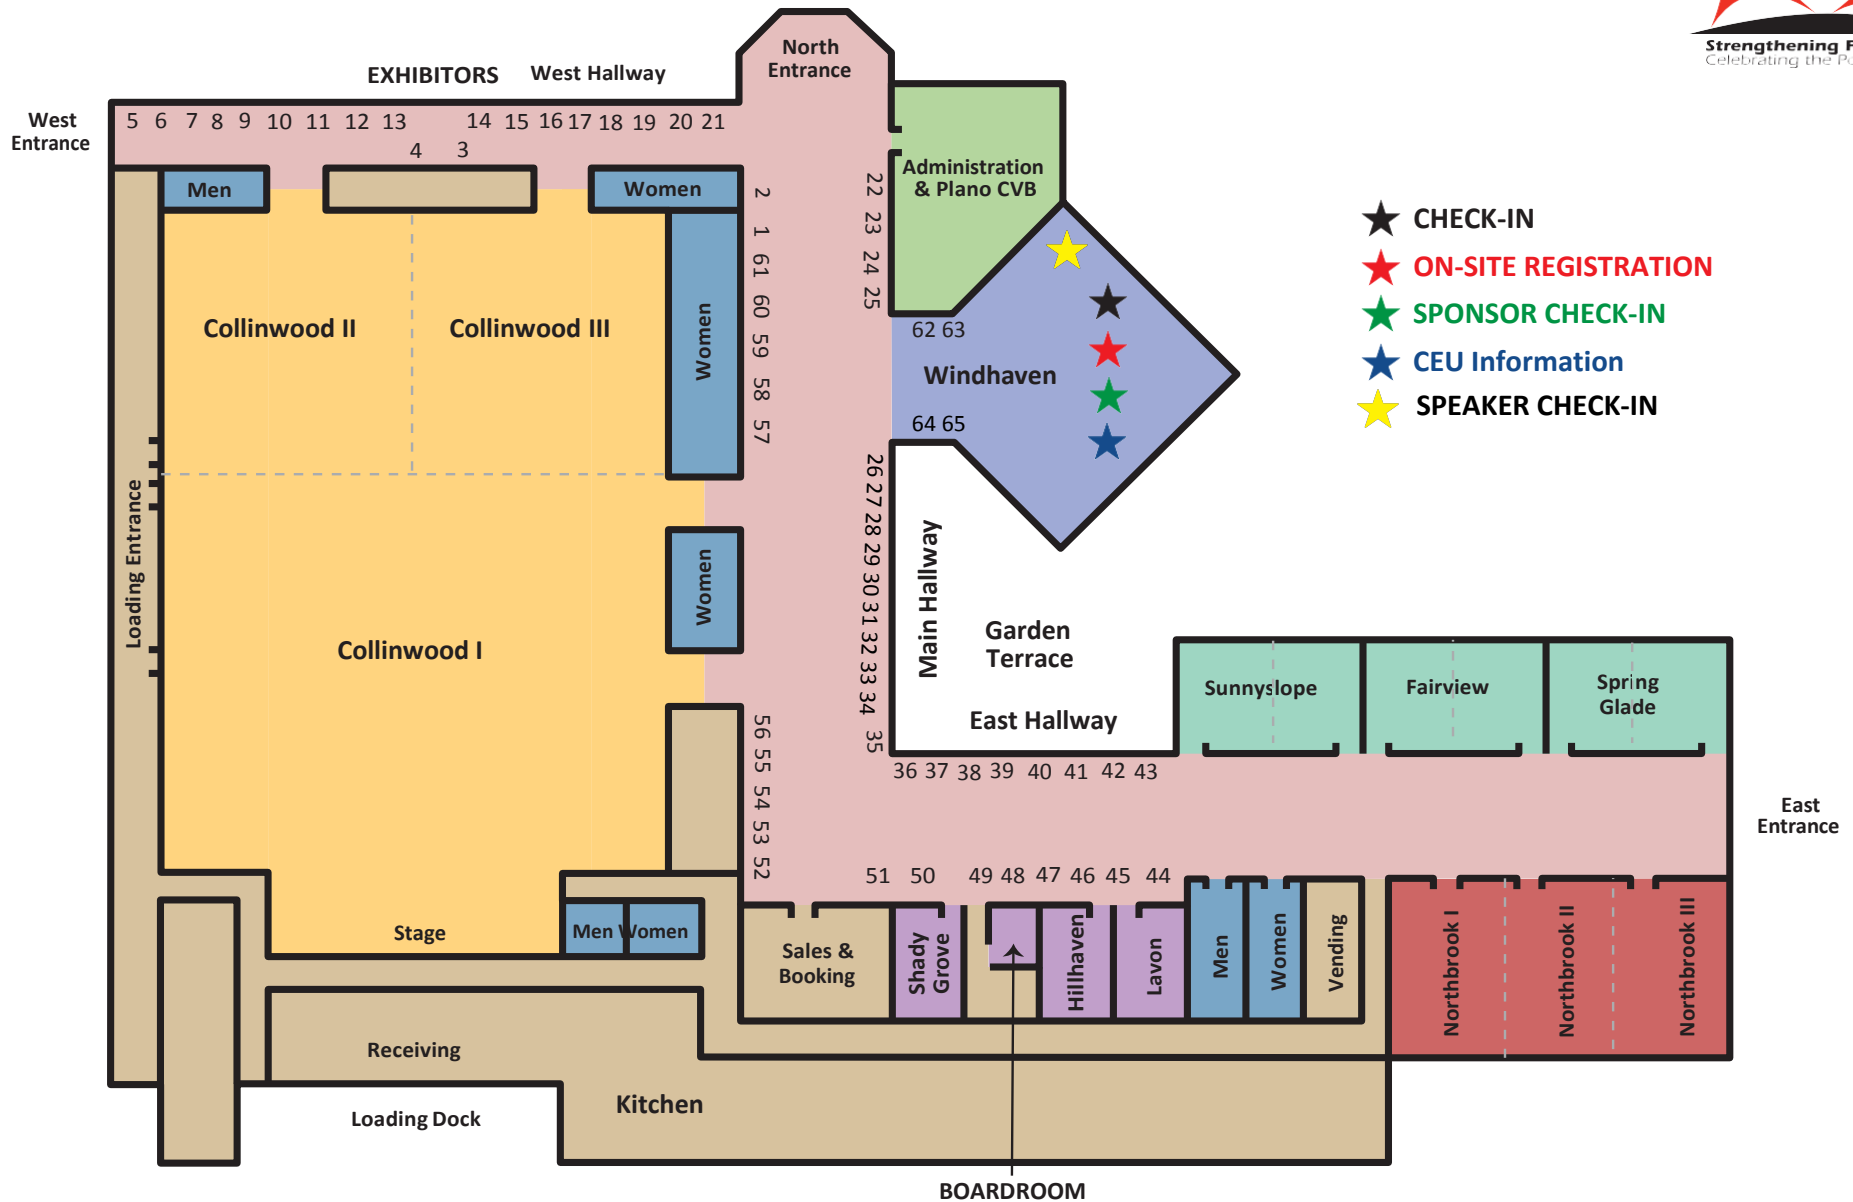

Plano Center Visitor Guide

Table # Exhibitors

- 1 The Chicago School of Professional Psychology
- 2 Phoenix House of Texas
- 22 Beckloff Pediatric Behavioral Center
- 23 Fusion Academy
- 24 Arms of Hope
- 25 PaRC Memorial Hermann
- 21 Girls Embracing Mothers
- 20 Richland Oaks Counseling Center
- 19 Community Counseling Associates
- 18 Spero Counseling Services, PLLC
- 17 Skyland Trail
- 16 Positive Perceptions
- 15 North Texas Behavioral Health Authority - OSAR
- 14 Collin County Substance Abuse
 - 3 New Beginnings Adolescent Recovery Center
- 13 Jake E's Riding Round Up
- 12 Youth 180, Inc.
- 11 Child and Family Guidance Center
 - 4 Life Changes in Progress
- 10 CK Behavioral Health Services
 - 9 Grand Canyon University
 - 8 Mind Above Matter, LLC
 - 7 Recovery Resource
 - 6 Safe Landing Recovery
 - 5 GraceToChange
- 62 Children's Medical Center Plano
- 64 Lovebond Behavioral Health
- 65 Spirit Song Youth Equestrian Academy