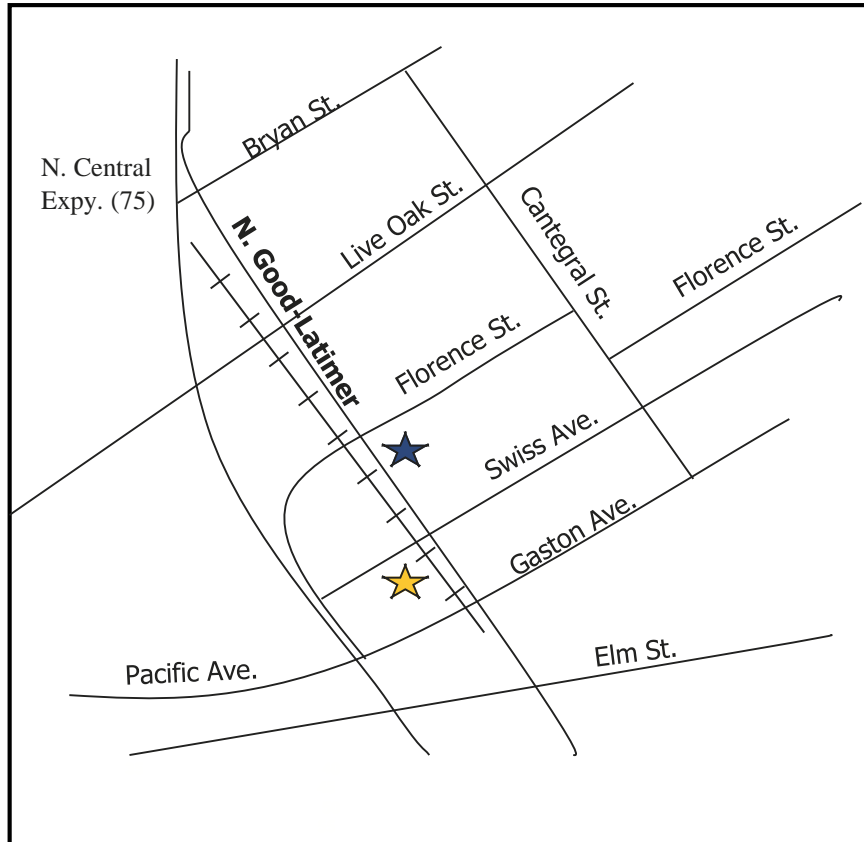

MAP

Mental Health America of Greater Dallas
624 N. Good-Latimer Expy, Suite 200
Dallas, TX 75204

At corner of Florence Street and N. Good-Latimer Expy

DART Rail Green Line stops at Deep Ellum Station,
one block from MHA-Dallas

-  - **Mental Health America of Greater Dallas**
-  - **DART Deep Ellum Station**